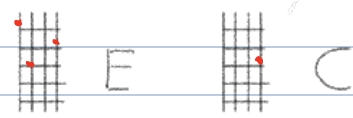

# Chords

Am D G Em  
Wish you were gay  
-Billie Eilish

We Three Kings

Am Em 2x

C G Am F Dm E Am

Chorus:

G C, F, C 2x

Am G F G C F C

Rainbow connection

A G7 D E7  
↓ ↓ ↑ ↓

How Far I'll Go

C G Am F

Riptide

Am G C (2x)

↓ ↓ ↑ ↓

a song