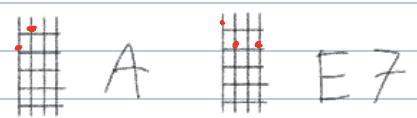

# Chords

Am D G Em  
Wish you were gay  
-Billie Eilish

We Three Kings

Am Em 2x

C G Am F Dm E Am

Chorus:

G C, F, C 2x

Am G F G C F C

Rainbow connection

A G7 D E7  
↓ ↓ ↑ ↓

How Far I'll Go

C G Am F

Riptide

Am G C (2x)

↓ ↓ ↑ ↓

a song