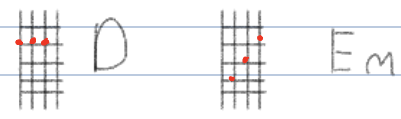

# Chords

Am D G Em  
Wish you were gay  
-Billie Eilish

We Three Kings

Am Em 2x

C G Am F Dm E Am

Chorus:

G C, F, C 2x

Am G F G C F C