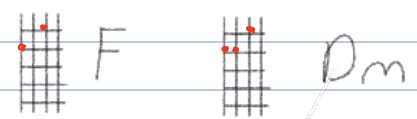

# Chords

Am D G Em  
Wish you were gay  
-Billie Eilish

We Three Kings

Am Em 2x

C G Am F Dm E Am

Chorus:

G C, F, C 2x

Am G F G C F C